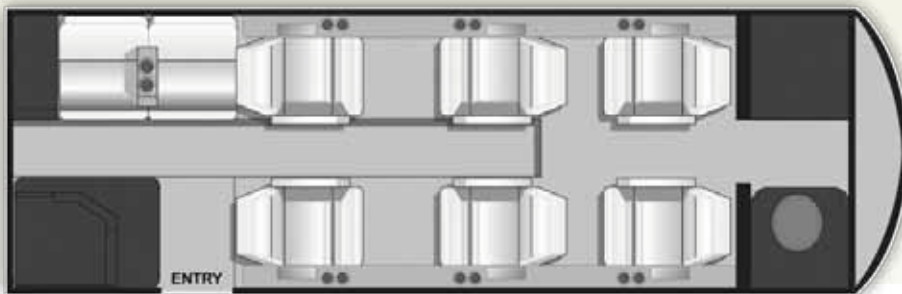

CABIN PROFILE & SIZE

Cabin Width: 5'5"   Cabin Height: 5'7"   Cabin Length: 18'5"

SEE MORE ONLINE BY SCANNING THIS QR CODE WITH YOUR MOBILE DEVICE

CutterAirCharter.com

Call Our Toll-Free 24/7 Dispatch at: **800.297.8524**

LEADING THE BUSINESS OF AVIATION™