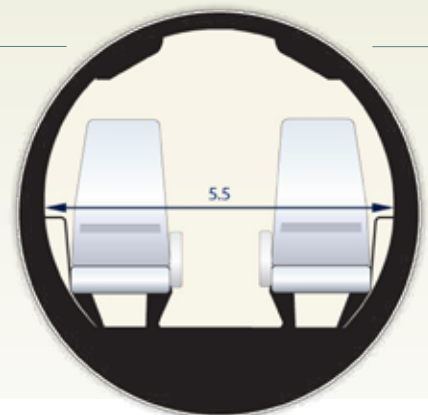

## AIRCRAFT FEATURES

- Seating for up to Nine (9)
- Mini-Galley & Beverage Area
- Stand-Up Cabin
- Enclosed Lavatory with Sink
- Club-Style & Divan Seating
- Baggage Capacity: 90 cu. ft.

## CABIN PROFILE & SIZE

Cabin Width: 5'5"      Cabin Height: 5'7"      Cabin Length: 18'5"

SEE MORE ONLINE BY SCANNING THIS QR CODE WITH YOUR MOBILE DEVICE

**CutterAirCharter.com**

Call Our Toll-Free 24/7 Dispatch at: **800.297.8524**